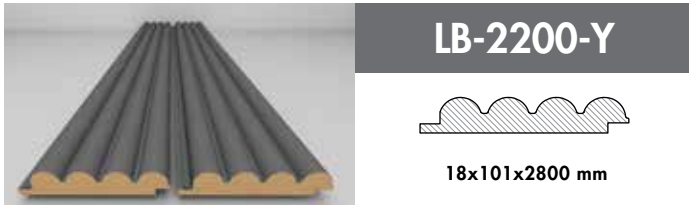

DUVAR KAPLAMA VE DEKORASYON PROFİLLERİ

WALL AND DECORATION PROFILES

* LB-3771 ile LB-3771-Y arasındaki tek fark profillerin birleşim noktalarıdır. Kavisli alanlarda kanal yapısının esnekliği sebebi ile LB-3771 kullanımı tavsiye edilir. Düz yüzeylerde ise LB-3771-Y ürününün kullanımı önerilmektedir.

* The only difference between LB-3771 and LB-3771-Y is in the joint points of the profiles. Due to the flexibility of the channel structure in curved areas, the use of LB-3771 is recommended. For flat surfaces, the LB-3771-Y product is suggested.