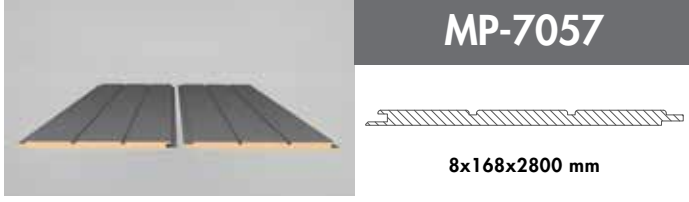

DUVAR KAPLAMA VE DEKORASYON PROFİLLERİ

WALL AND DECORATION PROFILES

* LB-3771 ile LB-3771-Y arasındaki tek fark profillerin birleşim noktalarıdır. Kavisli alanlarda kanal yapısının esnekliği sebebi ile LB-3771 kullanımı tavsiye edilir. Düz yüzeylerde ise LB-3771-Y ürününün kullanımı önerilmektedir.

* The only difference between LB-3771 and LB-3771-Y is in the joint points of the profiles. Due to the flexibility of the channel structure in curved areas, the use of LB-3771 is recommended. For flat surfaces, the LB-3771-Y product is suggested.