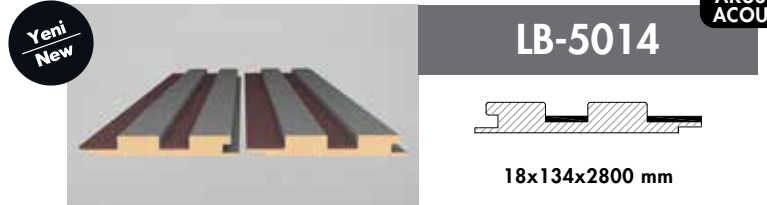

DUVAR KAPLAMA VE DEKORASYON PROFİLLERİ

WALL AND DECORATION PROFILES

* LB-3771 ile LB-3771-Y arasındaki tek fark profillerin birleşim noktalarıdır. Kavisli alanlarda kanal yapısının esnekliği sebebi ile LB-3771 kullanımı tavsiye edilir. Düz yüzeylerde ise LB-3771-Y ürününün kullanımı önerilmektedir.

* The only difference between LB-3771 and LB-3771-Y is in the joint points of the profiles. Due to the flexibility of the channel structure in curved areas, the use of LB-3771 is recommended. For flat surfaces, the LB-3771-Y product is suggested.