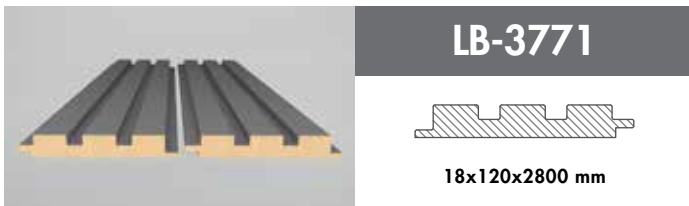

DUVAR KAPLAMA VE DEKORASYON PROFİLLERİ

WALL AND DECORATION PROFILES

* LB-3771 ile LB-3771-Y arasındaki tek fark profillerin birleşim noktalarıdır. Kavisli alanlarda kanal yapısının esnekliği sebebi ile LB-3771 kullanımı tavsiye edilir. Düz yüzeylerde ise LB-3771-Y ürününün kullanımı önerilmektedir.

* The only difference between LB-3771 and LB-3771-Y is in the joint points of the profiles. Due to the flexibility of the channel structure in curved areas, the use of LB-3771 is recommended. For flat surfaces, the LB-3771-Y product is suggested.