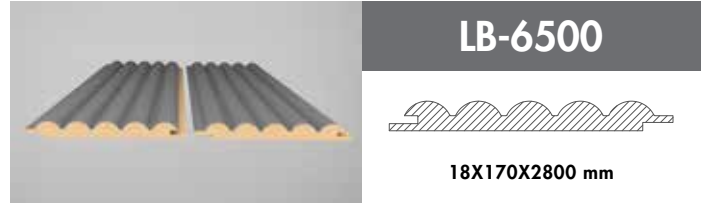

DUVAR KAPLAMA VE DEKORASYON PROFİLLERİ

WALL AND DECORATION PROFILES

* LB-3771 ile LB-3771-Y arasındaki tek fark profillerin birleşim noktalarıdır. Kavisli alanlarda kanal yapısının esnekliği sebebi ile LB-3771 kullanımı tavsiye edilir. Düz yüzeylerde ise LB-3771-Y ürününün kullanımı önerilmektedir.

* The only difference between LB-3771 and LB-3771-Y is in the joint points of the profiles. Due to the flexibility of the channel structure in curved areas, the use of LB-3771 is recommended. For flat surfaces, the LB-3771-Y product is suggested.