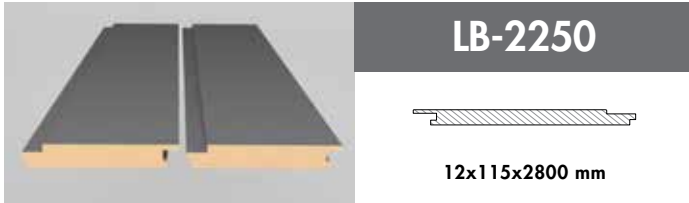

DUVAR KAPLAMA VE DEKORASYON PROFİLLERİ

WALL AND DECORATION PROFILES

* LB-3771 ile LB-3771-Y arasındaki tek fark profillerin birleşim noktalarıdır. Kavisli alanlarda kanal yapısının esnekliği sebebi ile LB-3771 kullanımı tavsiye edilir. Düz yüzeylerde ise LB-3771-Y ürününün kullanımı önerilmektedir.

* The only difference between LB-3771 and LB-3771-Y is in the joint points of the profiles. Due to the flexibility of the channel structure in curved areas, the use of LB-3771 is recommended. For flat surfaces, the LB-3771-Y product is suggested.