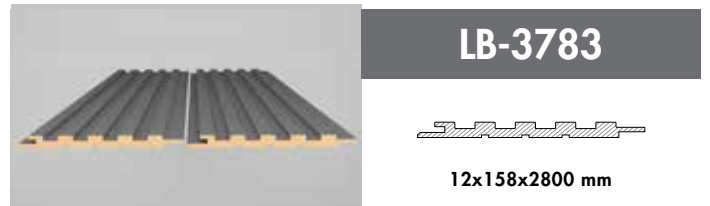

DUVAR KAPLAMA VE DEKORASYON PROFİLLERİ

WALL AND DECORATION PROFILES

* LB-3771 ile LB-3771-Y arasındaki tek fark profillerin birleşim noktalarıdır. Kavisli alanlarda kanal yapısının esnekliği sebebi ile LB-3771 kullanımı tavsiye edilir. Düz yüzeylerde ise LB-3771-Y ürününün kullanımı önerilmektedir.

* The only difference between LB-3771 and LB-3771-Y is in the joint points of the profiles. Due to the flexibility of the channel structure in curved areas, the use of LB-3771 is recommended. For flat surfaces, the LB-3771-Y product is suggested.