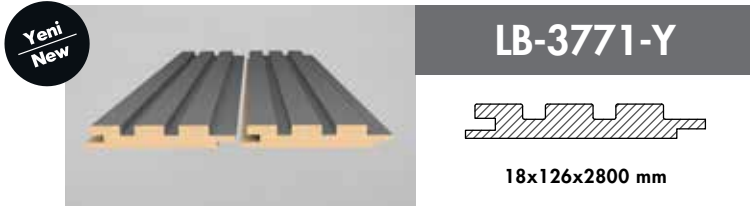

DUVAR KAPLAMA VE DEKORASYON PROFİLLERİ

WALL AND DECORATION PROFILES

* LB-3771 ile LB-3771-Y arasındaki tek fark profillerin birleşim noktalarıdır. Kavisli alanlarda kanal yapısının esnekliği sebebi ile LB-3771 kullanımı tavsiye edilir. Düz yüzeylerde ise LB-3771-Y ürününün kullanımı önerilmektedir.

* The only difference between LB-3771 and LB-3771-Y is in the joint points of the profiles. Due to the flexibility of the channel structure in curved areas, the use of LB-3771 is recommended. For flat surfaces, the LB-3771-Y product is suggested.