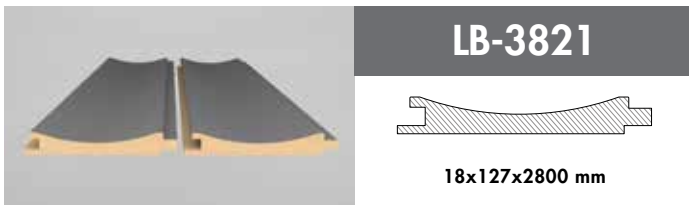

DUVAR KAPLAMA VE DEKORASYON PROFİLLERİ

WALL AND DECORATION PROFILES

* LB-3771 ile LB-3771-Y arasındaki tek fark profillerin birleşim noktalarıdır. Kavisli alanlarda kanal yapısının esnekliği sebebi ile LB-3771 kullanımı tavsiye edilir. Düz yüzeylerde ise LB-3771-Y ürününün kullanımı önerilmektedir.

* The only difference between LB-3771 and LB-3771-Y is in the joint points of the profiles. Due to the flexibility of the channel structure in curved areas, the use of LB-3771 is recommended. For flat surfaces, the LB-3771-Y product is suggested.