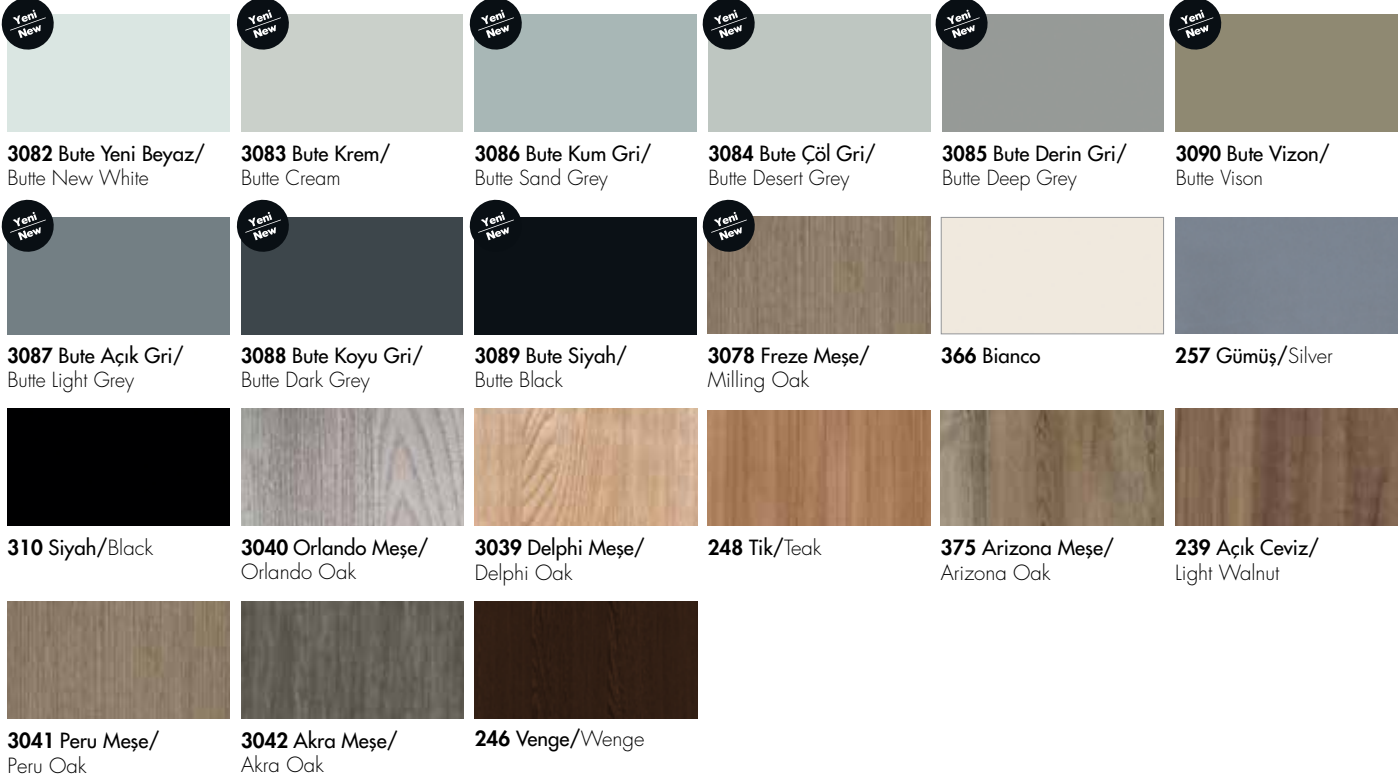

DUVAR VE DEKORASYON PROFİLLERİ RENKLER

WALL AND DECORATION PROFILES COLORS

Beyaz Boyanabilir/White Paintable

231 Bute Beyaz/
Plain White

1. Grup / Group