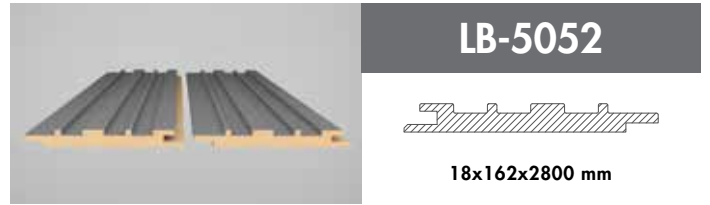

DUVAR KAPLAMA VE DEKORASYON PROFİLLERİ

WALL AND DECORATION PROFILES

* LB-3771 ile LB-3771-Y arasındaki tek fark profillerin birleşim noktalarıdır. Kavisli alanlarda kanal yapısının esnekliği sebebi ile LB-3771 kullanımı tavsiye edilir. Düz yüzeylerde ise LB-3771-Y ürününün kullanımı önerilmektedir.

* The only difference between LB-3771 and LB-3771-Y is in the joint points of the profiles. Due to the flexibility of the channel structure in curved areas, the use of LB-3771 is recommended. For flat surfaces, the LB-3771-Y product is suggested.