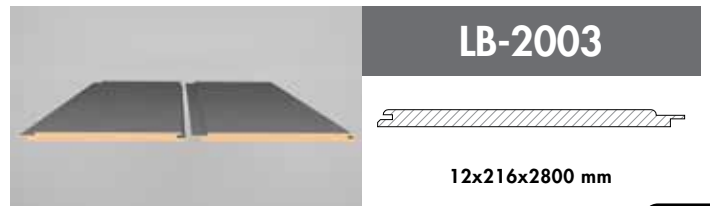

DUVAR KAPLAMA VE DEKORASYON PROFİLLERİ

WALL AND DECORATION PROFILES

* LB-3771 ile LB-3771-Y arasındaki tek fark profillerin birleşim noktalarıdır. Kavisli alanlarda kanal yapısının esnekliği sebebi ile LB-3771 kullanımı tavsiye edilir. Düz yüzeylerde ise LB-3771-Y ürününün kullanımı önerilmektedir.

* The only difference between LB-3771 and LB-3771-Y is in the joint points of the profiles. Due to the flexibility of the channel structure in curved areas, the use of LB-3771 is recommended. For flat surfaces, the LB-3771-Y product is suggested.