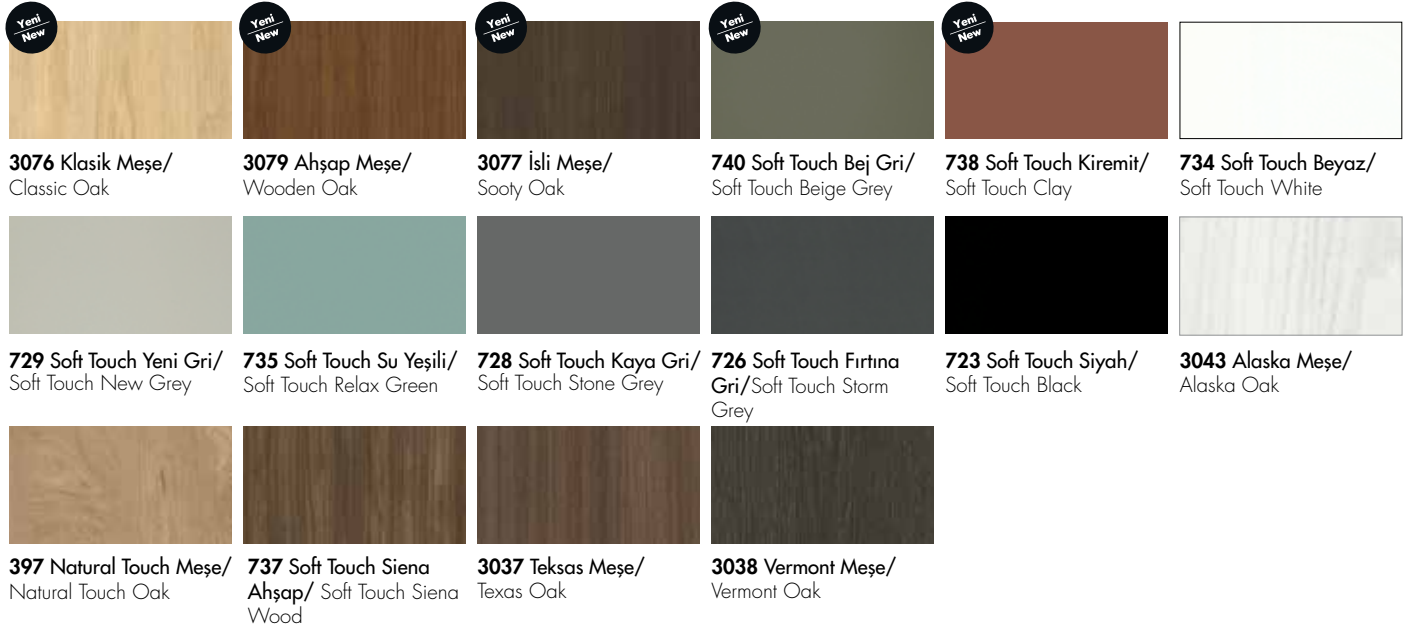

2. Grup / Group