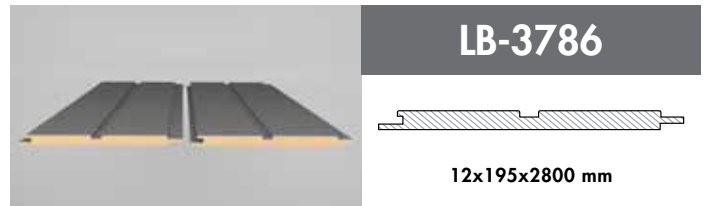

DUVAR KAPLAMA VE DEKORASYON PROFİLLERİ

WALL AND DECORATION PROFILES

* LB-3771 ile LB-3771-Y arasındaki tek fark profillerin birleşim noktalarıdır. Kavisli alanlarda kanal yapısının esnekliği sebebi ile LB-3771 kullanımı tavsiye edilir. Düz yüzeylerde ise LB-3771-Y ürününün kullanımı önerilmektedir.

* The only difference between LB-3771 and LB-3771-Y is in the joint points of the profiles. Due to the flexibility of the channel structure in curved areas, the use of LB-3771 is recommended. For flat surfaces, the LB-3771-Y product is suggested.