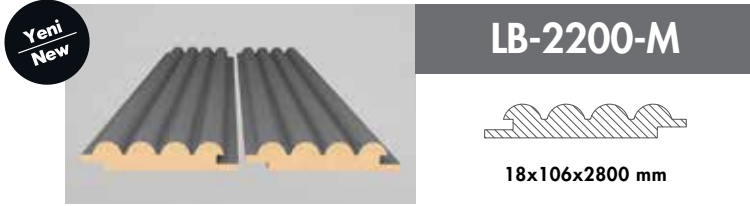

DUVAR KAPLAMA VE DEKORASYON PROFİLLERİ

WALL AND DECORATION PROFILES

* LB-3771 ile LB-3771-Y arasındaki tek fark profillerin birleşim noktalarıdır. Kavisli alanlarda kanal yapısının esnekliği sebebi ile LB-3771 kullanımı tavsiye edilir. Düz yüzeylerde ise LB-3771-Y ürününün kullanımı önerilmektedir.

* The only difference between LB-3771 and LB-3771-Y is in the joint points of the profiles. Due to the flexibility of the channel structure in curved areas, the use of LB-3771 is recommended. For flat surfaces, the LB-3771-Y product is suggested.