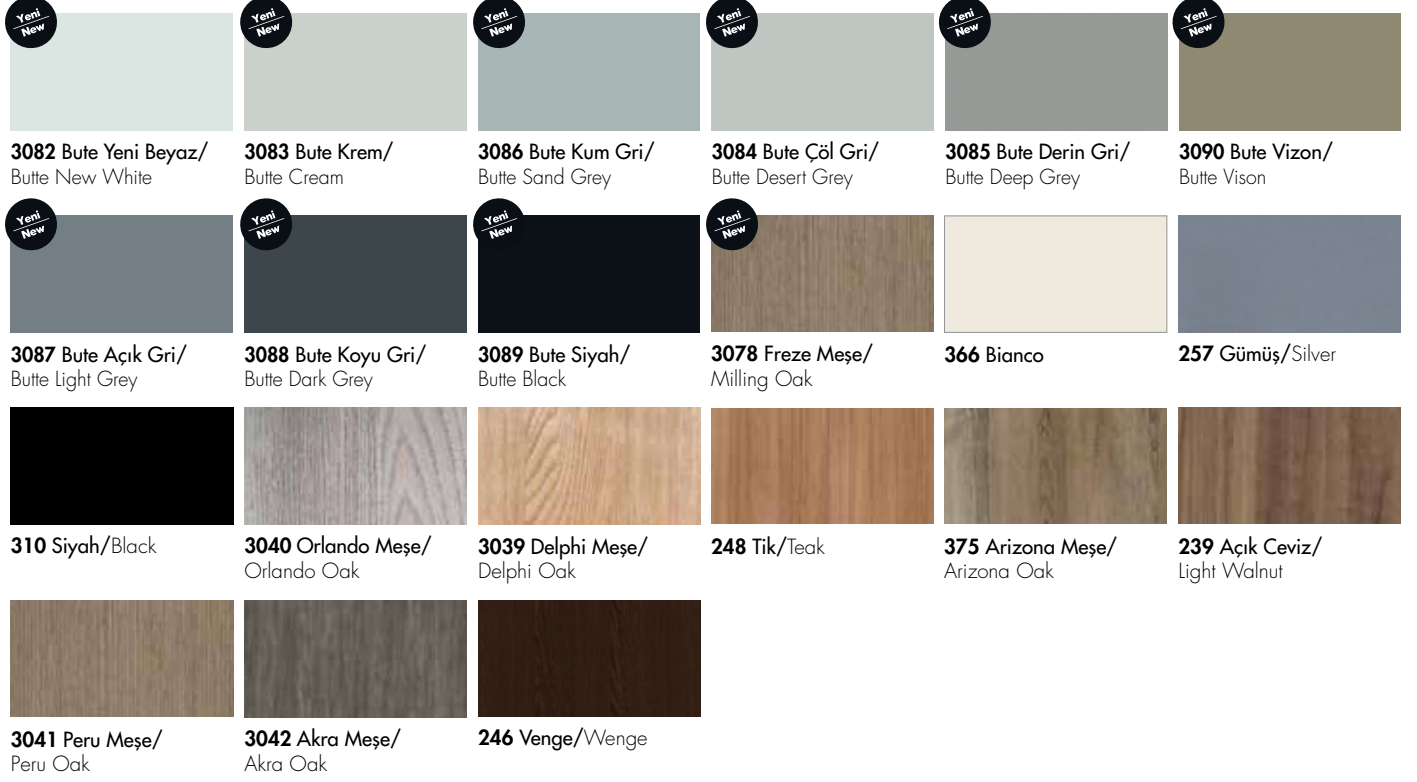

MOBİLYA PROFİLLERİ RENKLER

FURNITURE PROFILES COLORS

Beyaz Boyanabilir/White Paintable

1. Grup / Group